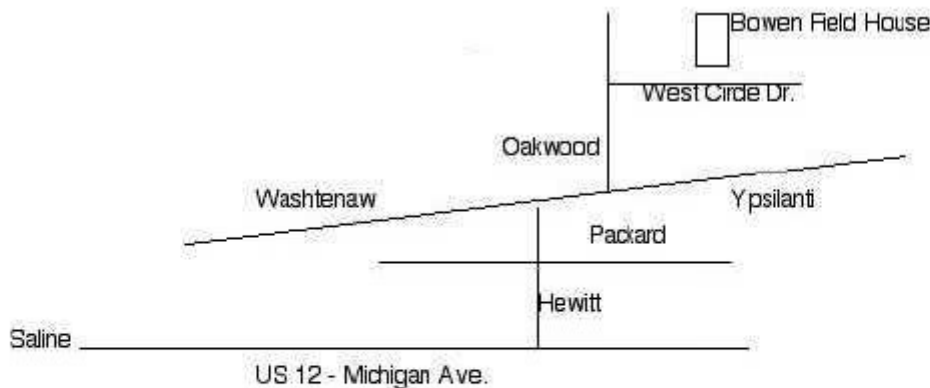

EMU Huron Relays
Sat., March 27, 2010

Schedule

10:00 – girls' PV, girls' LJ, girls' shot

12:00 – girls' HJ

11:00 – 4 x 800

11:45 – 60 H prelims

12:05 – 60 prelims

12:35 – Shuttle Hurdles

1:15 – 60 semis

1:35 – 60 H semis

1:55 – DMR

2:35 – 3200

3:25 – 60 H finals

3:35 – 4-2-2-8 relay

4:35 – 60 final

4:45 – 1600

5:15 – 4 x 200

5:50 – 4 x 400

Location: Bowen Field House on the EMU campus

Scoring: Relays – 10-9-8-7-6-5-4-3-2-1

Individual – 8-7-6-5-4-3-2-1

Transportation: Team members will be allowed to provide their own transportation to this meet. This is the policy because of the length of the meet and its proximity to Saline. BE EARLY for your event(s)! This meet sometimes run ahead of schedule. Do NOT miss your events!

*This time schedule is approximate. The meet will run ahead whenever possible.

*This is one of the oldest high school indoor meets in the state of Michigan. This is the 24th year it has been run.

*Saturday's meet is for Div. I schools. Smaller schools compete at Eastern on Friday.

*There will be approximately 15-20 teams in the meet.

*Check the track website for our results from this meet last year.

Directions: Take US-12 East from Saline. Turn left (north) on Hewitt. Cross over Packard and turn right on Washtenaw. As you are approaching EMU's campus, turn left on Oakwood. Oakwood is on the western border of the campus. Turn right on West Circle Dr., and Bowen Field House will be on your left, just pass the parking structure.