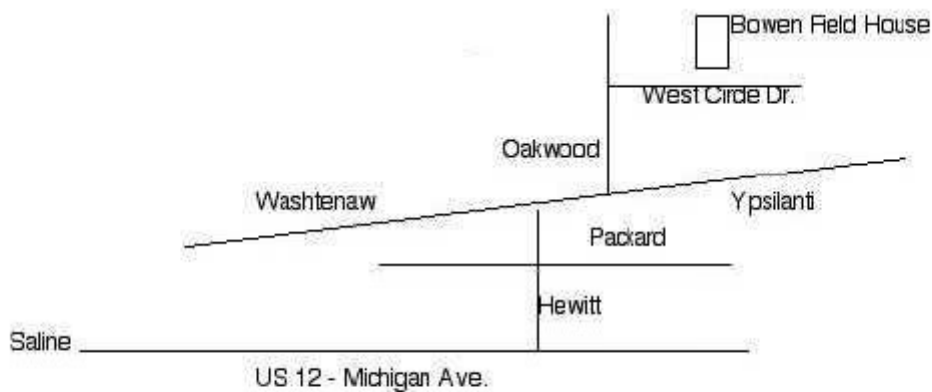

Sprint Medley (400-200-200-400)

200

800

4 x 400

Location – Bowen Field House on the campus of EMU

Awards – medals to the top 6 places (no team scores)

Spikes may be worn.

10-15 teams competing in the meet

Directions: Take US-12 East from Saline. Turn left (north) on Hewitt. Cross over Packard and turn right on Washtenaw. As you are approaching EMU's campus, turn left on Oakwood. Oakwood is on the western border of the campus. Turn right on West Circle Dr., and Bowen Field House will be on your left, just pass the parking structure.