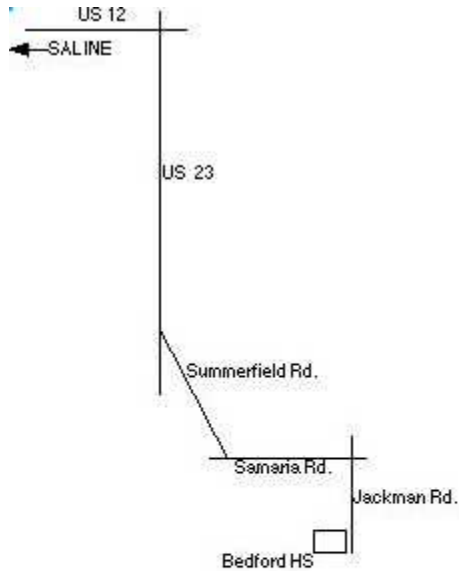

Bedford Dual Meet - 4:30 p.m.
Tuesday, April 13 at Bedford High School

*For detailed directions use the following school address on Google Maps:
Bedford High School
8285 Jackman Rd.
Temperance, MI 48182
*Approximate drive time: 45 minutes

Directions: Take us 23 south to exit 9 - Summerfield Rd. Take Summerfield Rd. 2.9 miles to Samaria Rd. and turn left. Go 3.3 miles and turn right on Jackman. Bedford HS is 2.8 miles south on Jackman. Approx. 40-45 minutes drive time.