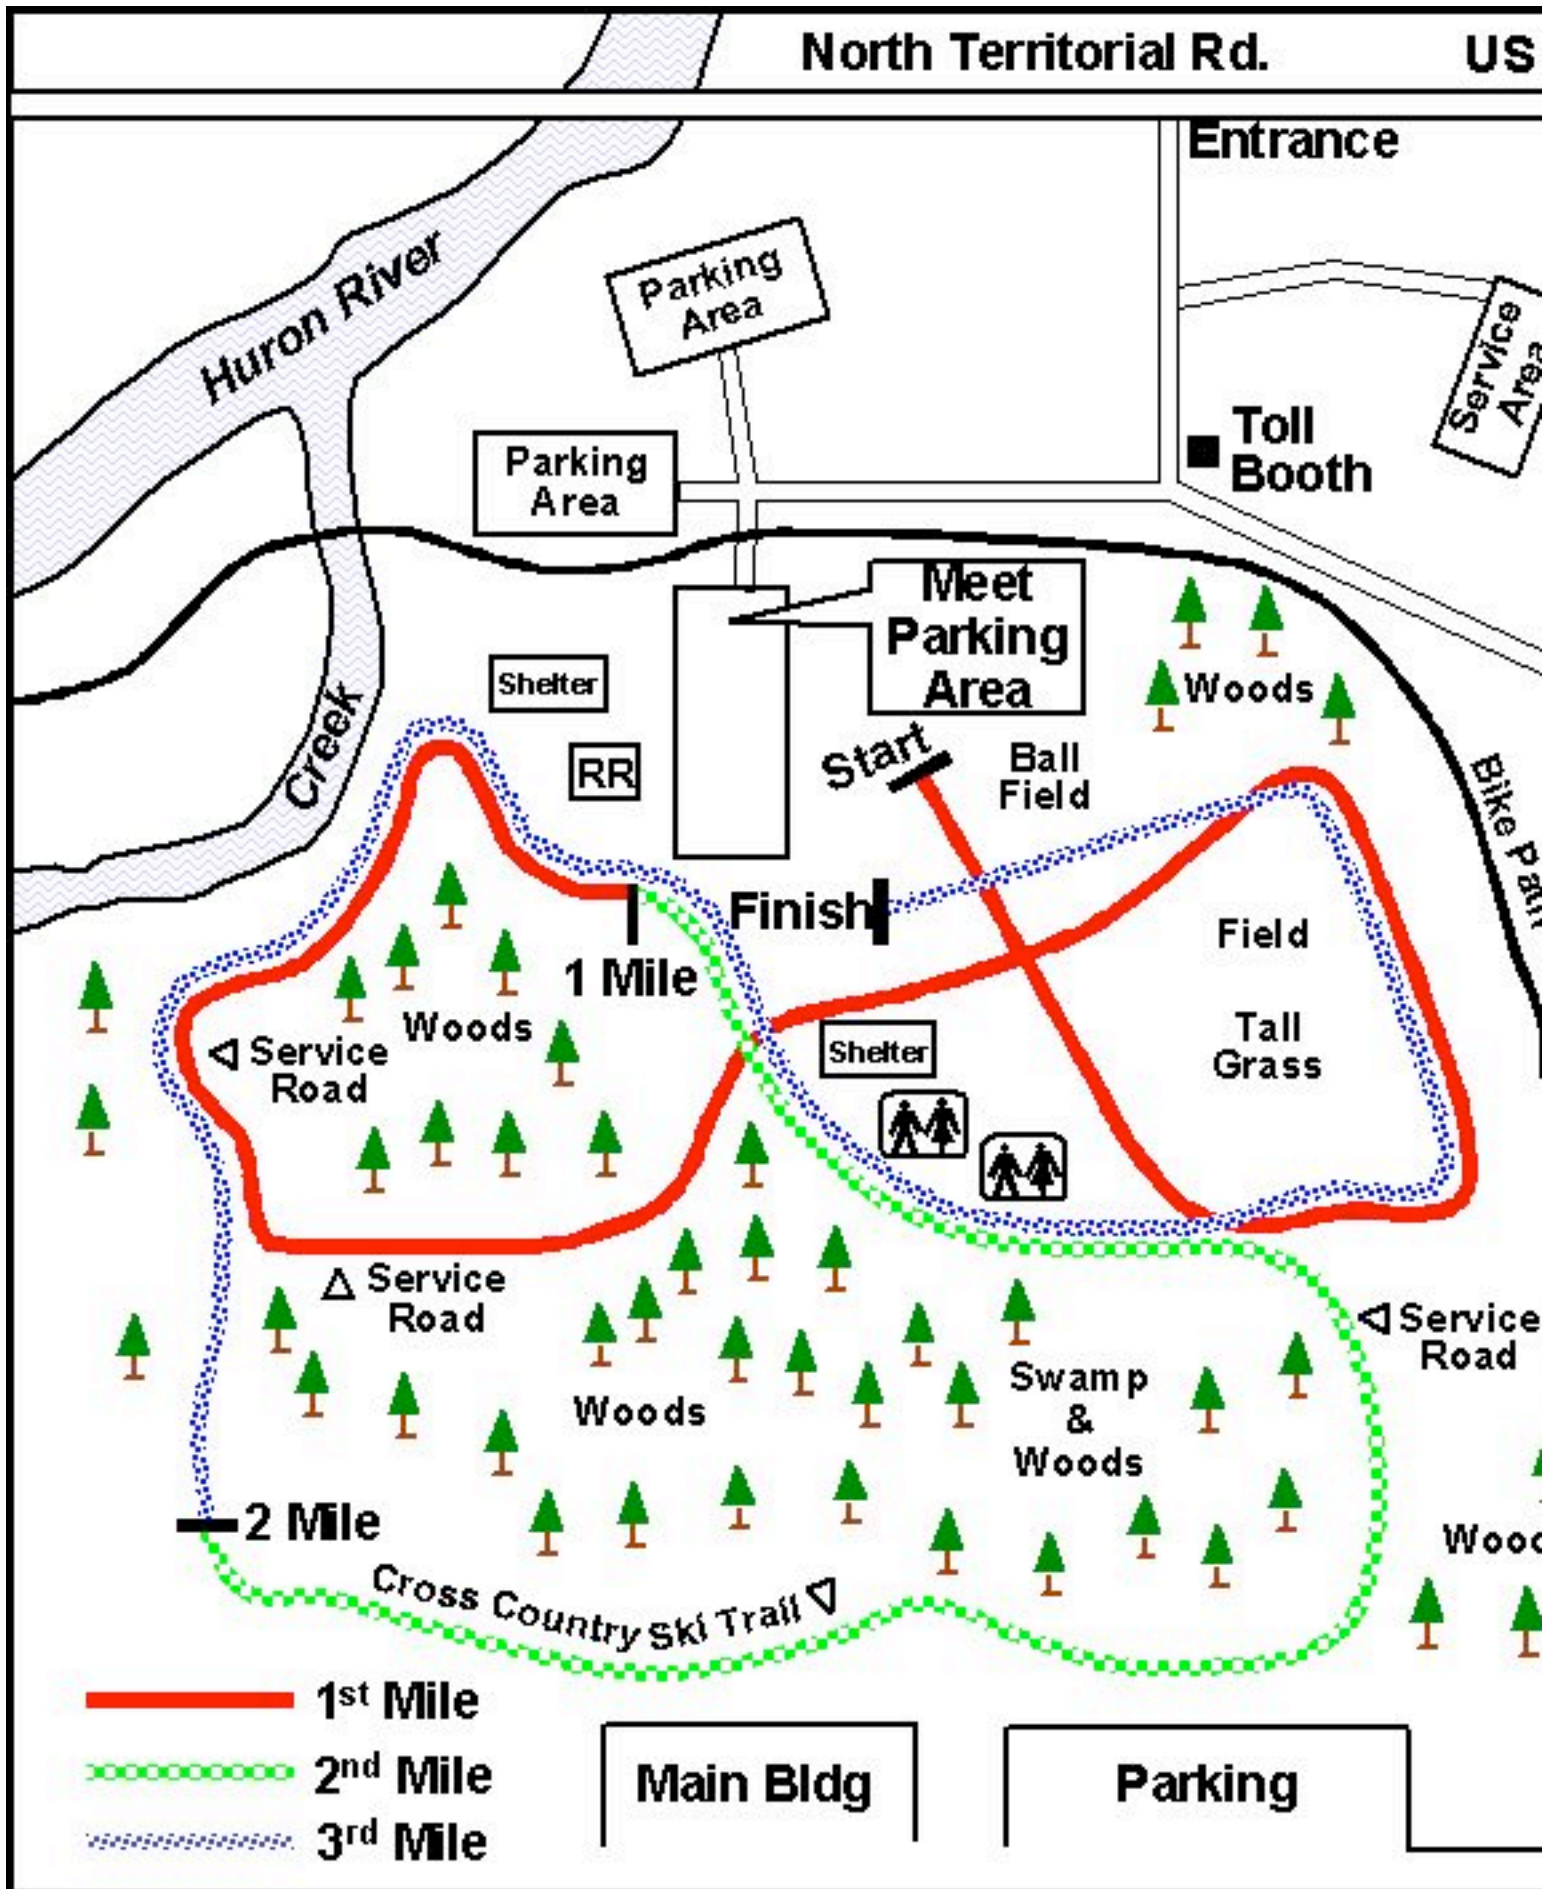

North Territorial Rd.

US

Entrance

Huron River

Parking Area

Parking Area

Toll Booth

Service Area

Creek

Shelter

RR

Meet Parking Area

Woods

Start

Ball Field

Bike Path

Finish

1 Mile

Field

Tall Grass

Service Road

Woods

Shelter

Icon: Two people walking

Icon: Two people walking

Service Road

Woods

Swamp & Woods

Service Road

2 Mile

Cross Country Ski Trail

Wood

1st Mile

2nd Mile

3rd Mile

Main Bldg

Parking